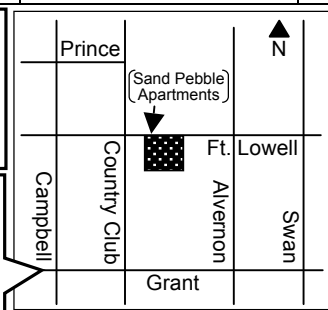

**31**  
 Prayer Meeting 10:30 AM  
 Worship Service 11 AM  
 Small Group Meetings

☆日曜礼拝 11 AM☆  
**Sunday Worship Service**  
 Pima County Medical Society Bldg.  
**5199 E. Farness**

☆牧師宅 Pastor's house☆  
 Wed. Prayer Meetings / Student Meetings  
 水曜祈禱会・青年集会  
**3250 E. Ft. Lowell Rd. #406**