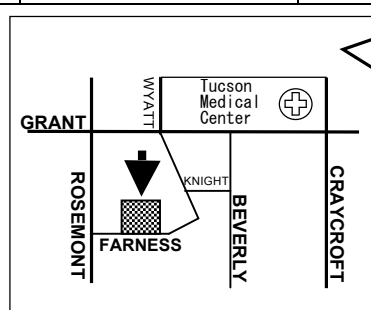

**31**  
 Prayer Meeting 10:30 AM  
 Worship Service 11 AM  
 Small Group Meetings

☆日曜礼拝 11 AM☆  
**Sunday Worship Service**  
 Pima County Medical Society Bldg.  
**5199 E. Farness**

☆牧師宅 Pastor's house☆  
 Wed. Prayer Meetings / Student Meetings  
 水曜祈禱会・青年集会  
**3250 E. Ft. Lowell Rd. #406**